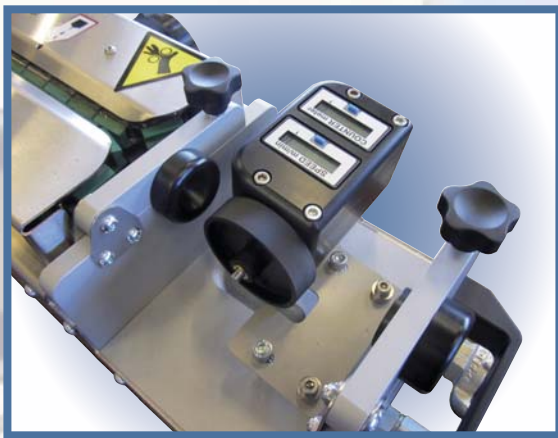

ELECTRONIC COUNTER & TACHOMETER for MiniFlow RAPID, Power- and MultiFlow

The counter & tachometer provide continuous information on the progress of even the most demanding task.

- **Built-in battery, at least 7 years of life**
- **Accuracy to 1 decimal**
- **Max meters 9999999.9**
- **Fits all new/old machines.**
- **Enhance your existing blowingmachine easily!**