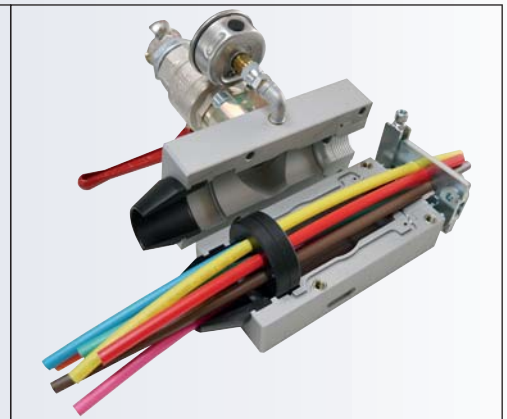

BIG FLOW JUNCTION BLOCK FLEX

For relining and single cables

103-130424001. Big Flow Blowing Junction Block FLEX.
For blowing multiple microducts or single cables.

Basic.

Configured for single cable.

Configured for relining.