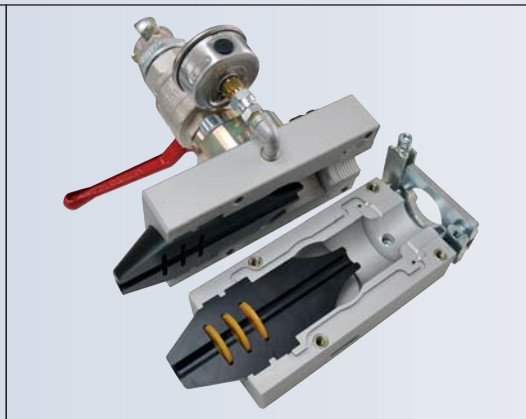

BIG FLOW JUNCTION BLOCK FLEX

For relining and single cables

103-130424001. Big Flow Blowing Junction Block FLEX.
For blowing multiple microducts or single cables.

Basic.

Configured for single cable.

Configured for relining.