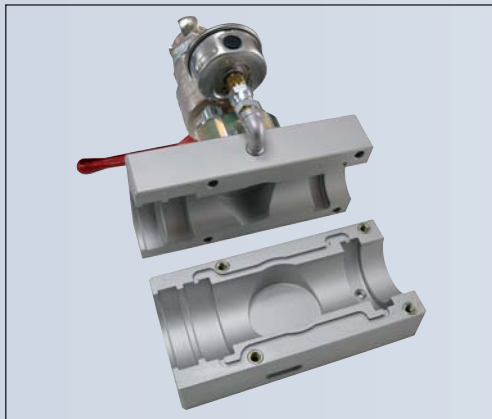

BIG FLOW JUNCTION BLOCK FLEX

For relining and single cables

103-130424001. Big Flow Blowing Junction Block FLEX.
For blowing multiple microducts or single cables.

Basic.

Configured for single cable.

Configured for relining.