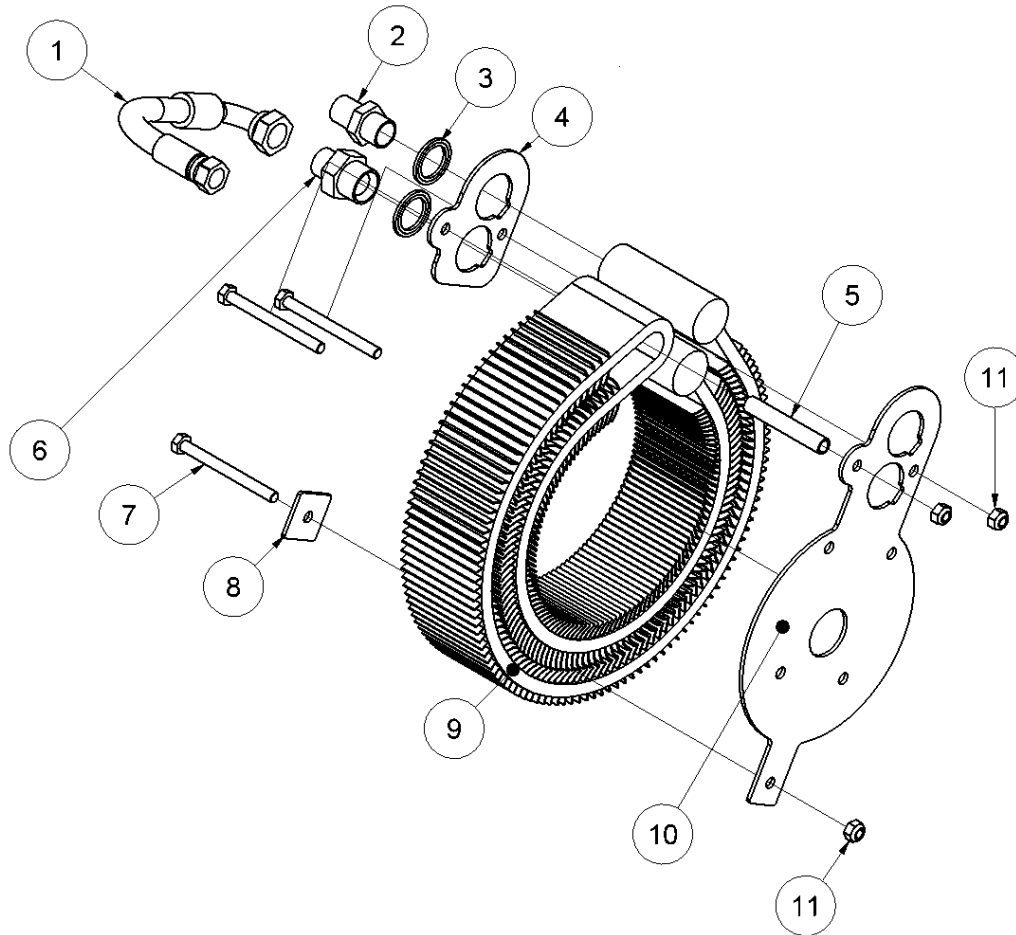

101-10102 Hydraulic MultiPower Pack spare parts

From serial number 5688

101-10102 Spare parts 2012-01-08 EN

Fig. 5

Pos.	Part No.	Description	Pcs.
1	9421189	Filter cover	1
2	9421193	Filter spring	1
3	9421502	Seal f/filter cover <i>Also included in 9421188</i>	1
4	9421190	Filter element	1
5	-	O-ring $\varnothing 3 \times 22$ <i>Included in 9421188</i>	1
6	-	Filter cup	1
7	-	O-ring $\varnothing 3 \times 60$ <i>Included in 9421188</i>	1
8	-	Filter housing	1
9	9422041	Ventilation filter	1
10	9422042	Cover f/ventilation filter	1
11	-	Seal <i>Included in 9421188</i>	1
12	7621789	Hose clamp	1
13	9022043	Filter hose	1
-	9421188	Seal kit filter <i>Pos. 3, 5, 7 and 11</i>	1
-	8421092	Filter complete <i>Pos. 1-13</i>	1

101-10102 Hydraulic MultiPower Pack spare parts

From serial number 5688

101-10102 Spare parts 2012-01-08 EN

Fig. 6

Pos.	Part No.	Description	Pcs.
1	8722305	Cooler pressure hose	1
2	7421079	Hose fitting 1/2"x3/4" <i>Loctite 542</i>	1
3	7521118	Seal ring 3/4"	2
4	8221116	Plate	1
5	8221086	Distance tube $\varnothing 12 \times 1.5$	1
6	7421582	Fitting 1/2"x3/4" <i>Loctite 542</i>	1
7	7621047	Screw M8x90	3
8	8221121	Plate	1
9	8321093	Cooler $\varnothing 280-12$	1
10	8221112	Bracket for cooler	1
11	7621010	Lock nut M8	3
-	2121103	Cooler complete <i>Pos. 4-5, 7-11</i>	1