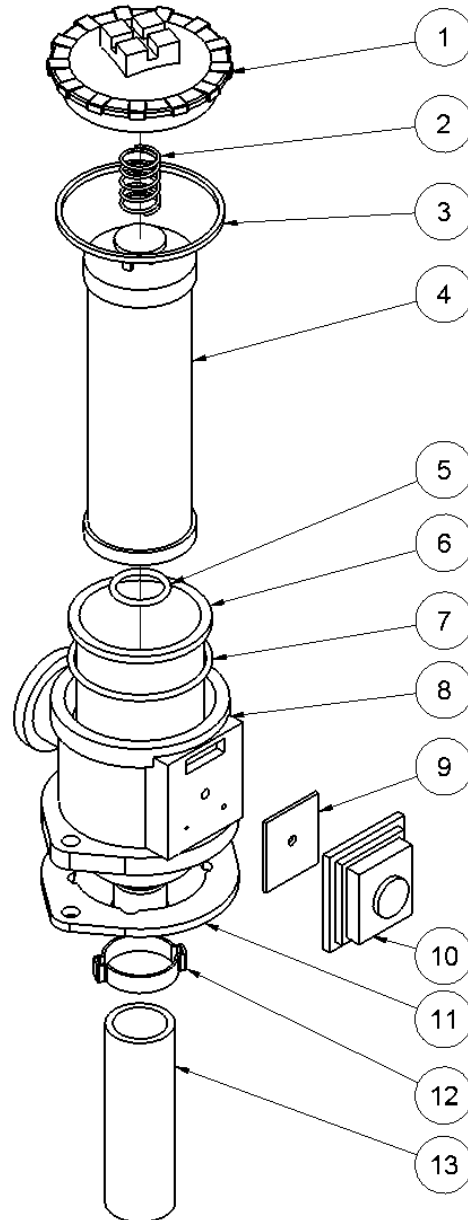

101-10102 Hydraulic MultiPower Pack spare parts

From serial number 5688

101-10102 Spare parts 2012-01-08 EN

Fig. 5

Pos.	Part No.	Description	Pcs.
1	9421189	Filter cover	1
2	9421193	Filter spring	1
3	9421502	Seal f/filter cover <i>Also included in 9421188</i>	1
4	9421190	Filter element	1
5	-	O-ring $\varnothing 3 \times 22$ <i>Included in 9421188</i>	1
6	-	Filter cup	1
7	-	O-ring $\varnothing 3 \times 60$ <i>Included in 9421188</i>	1
8	-	Filter housing	1
9	9422041	Ventilation filter	1
10	9422042	Cover f/ventilation filter	1
11	-	Seal <i>Included in 9421188</i>	1
12	7621789	Hose clamp	1
13	9022043	Filter hose	1
-	9421188	Seal kit filter <i>Pos. 3, 5, 7 and 11</i>	1
-	8421092	Filter complete <i>Pos. 1-13</i>	1