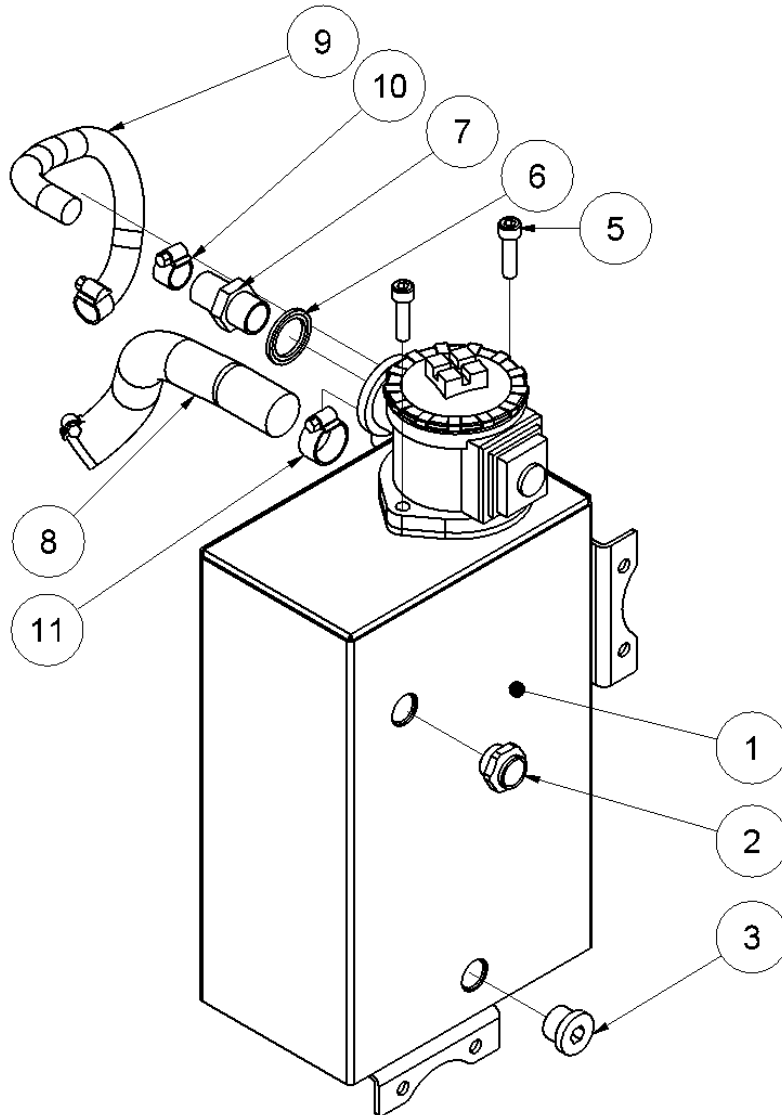

101-10102 Hydraulic MultiPower Pack spare parts

From serial number 5688

101-10102 Spare parts 2012-01-08 EN

Fig. 3

Pos.	Part No.	Description	Pcs.
1	7421063	Fitting 1/2"x1/2" BSP	4
5	7621606	Retaining ring A17	1
6	7521609	O-ring 17x2 mm	1
11	8221731	Valve block	1
12	7621050	Roll pin \varnothing 5x14	3
13	7621037	Pipe plug 1/8" <i>Loctite 542</i>	3
14	7621044	Screw M8x16 <i>15 Nm</i>	4
15	7521608	O-ring 13x2 mm	1
16	7621607	Retaining ring AV17	1
17	8221605	Spool	1
18	7721094	Lever ON/OFF <i>Loctite 243</i>	1
19	7521072	Seal ring 1/2"	6
26	7421587	Pressure relief valve <i>40 Nm</i>	1
28	7621323	Threaded plug 1/8" w/seal	1
29	7401142	Q.R. coupling 1/2" BSP female	1
30	7401141	Q.R. coupling 1/2" BSP male	1
31	7421733	Check valve	1
32	7421734	Hose fitting 3/8"x1/8" <i>Loctite 542</i>	1
33	7421735	Hose fitting 3/8"x1/2" <i>Loctite 542</i>	1
34	7421740	Hose clip 3/8"	2
35	9021739	Hose 3/8"	1

101-10102 Hydraulic MultiPower Pack spare parts

From serial number 5688

101-10102 Spare parts 2012-01-08 EN

Fig. 4

Pos.	Part No.	Description	Pcs.
1	8222290	Hydraulic tank	1
2	7721099	Sight glass 1/2" w/seal	1
3	7621075	Threaded plug 1/2" w/seal	1
4	8421092	Filter complete	1
5	7621045	Screw M8x30 <i>Loctite 243</i>	2
6	7521118	Seal ring 3/4"	1
7	7421079	Hose fitting 1/2"x3/4" <i>Loctite 542</i>	1
8	8722304	3/4" hose	1
9	8722303	1/2" hose	1
10	7421081	Hose clip 1/2"	2
11	7421082	Hose clip 3/4"	2